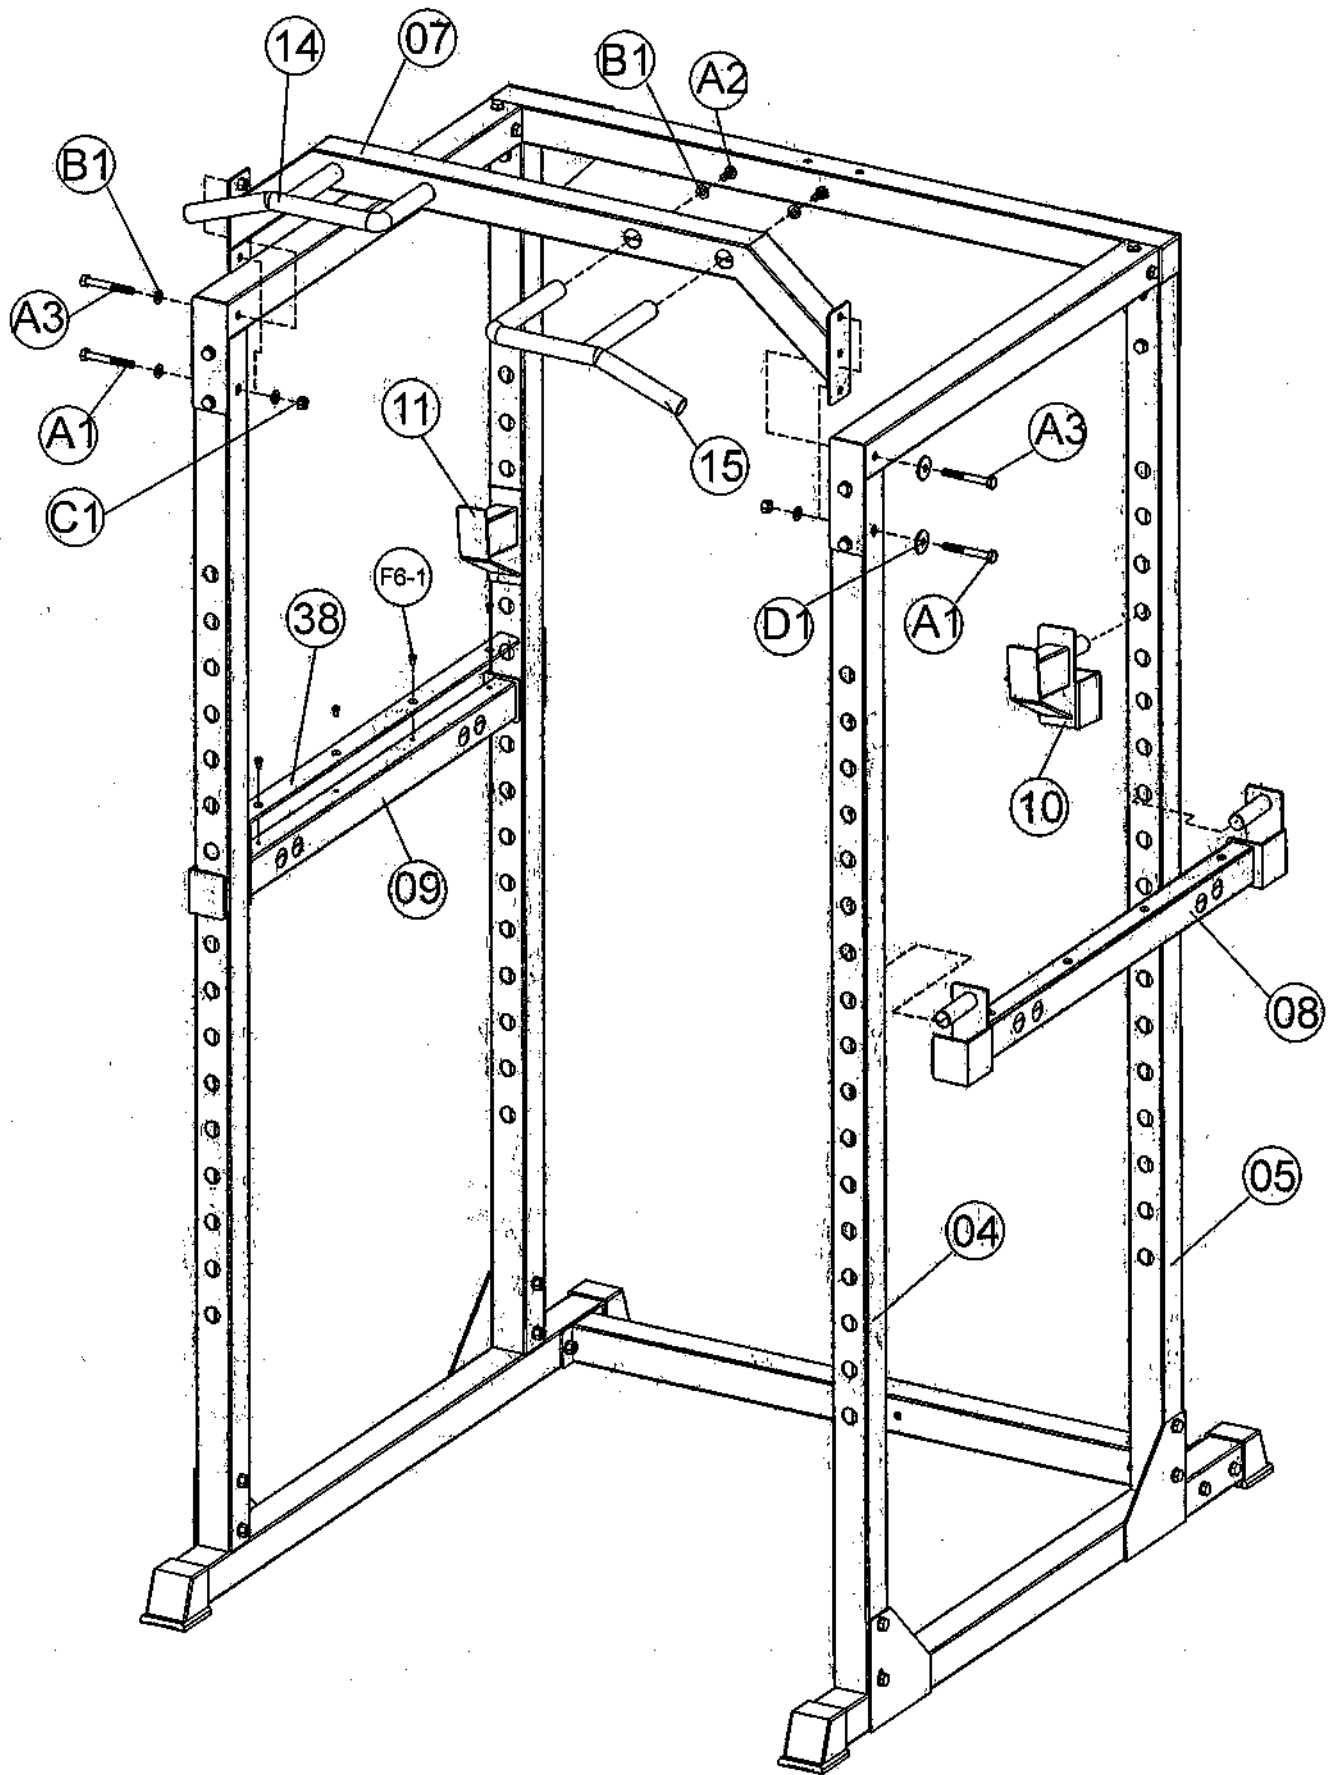

OWNER'S MANUAL

HEAVY DUTY POWER CAGE

Model #: 475R

Caution: Read all precautions and instructions in this manual before using this equipment. Save this manual for future reference.

PARTS LIST

Part#	Description	Qty	Remark
1	Left Base Frame	1	
2	Right Base Frame	1	
3	Cross Brace	1	
4	Front Vertical Frame	2	
5	Rear Vertical Frame	2	
6	Upper Frame	1	
7	Pull-up Bar Support	1	
8	Right Safety Catch	1	
9	Left Safety Catch	1	
10	Right Adjustment Bar	1	
11	Left Adjustment Bar	1	
12	Top Beam	2	
13	Foot Cap	4	
14	Right Handle	1	
15	Left Handle	1	
38	Safety Catch Cover	2	Pre-assembled
A1	HexHead Bolt M10x80	22	
A2	Hex Head Bolt M10x20	10	
A3	Hex Head Bolt M10x75	2	
B1	Flat Washer Dia10	32	
D1	Big Flat Washer Dia10	24	
C1	Nylon Lock Nut M10	22	
F6-1	Flat Head Bolt M6x10	8	Pre-assembled