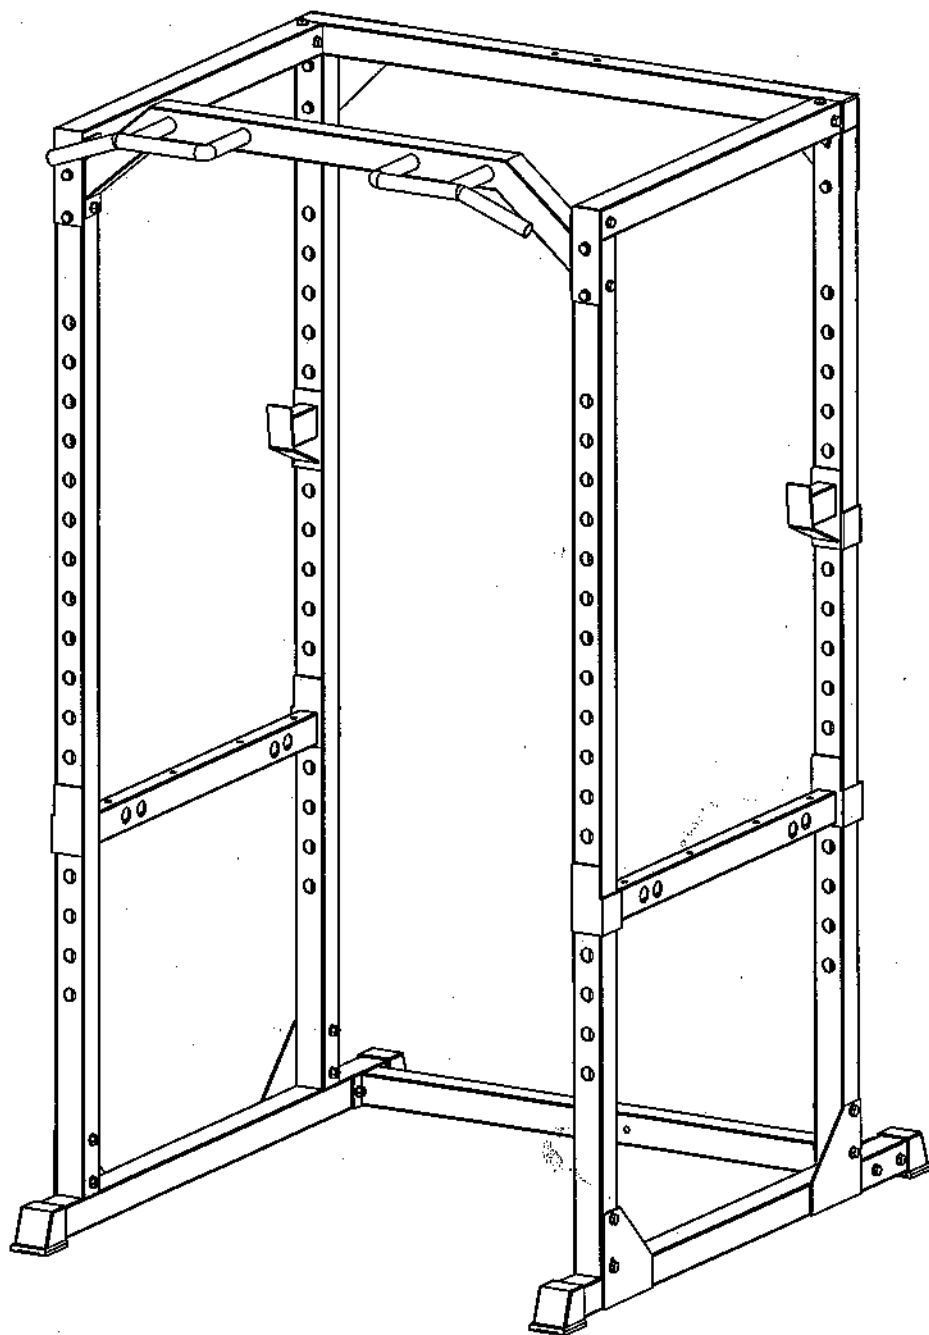

OWNER'S MANUAL

HEAVY DUTY POWER CAGE

Model #: 475R

Caution: Read all precautions and instructions in this manual before using this equipment. Save this manual for future reference.

PARTS LIST

Part#	Description	Qty	Remark
1	Left Base Frame	1	
2	Right Base Frame	1	
3	Cross Brace	1	
4	Front Vertical Frame	2	
5	Rear Vertical Frame	2	
6	Upper Frame	1	
7	Pull-up Bar Support	1	
8	Right Safety Catch	1	
9	Left Safety Catch	1	
10	Right Adjustment Bar	1	
11	Left Adjustment Bar	1	
12	Top Beam	2	
13	Foot Cap	4	
14	Right Handle	1	
15	Left Handle	1	
38	Safety Catch Cover	2	Pre-assembled
A1	HexHead Bolt M10x80	22	
A2	Hex Head Bolt M10x20	10	
A3	Hex Head Bolt M10x75	2	
B1	Flat Washer Dia10	32	
D1	Big Flat Washer Dia10	24	
C1	Nylon Lock Nut M10	22	
F6-1	Flat Head Bolt M6x10	8	Pre-assembled