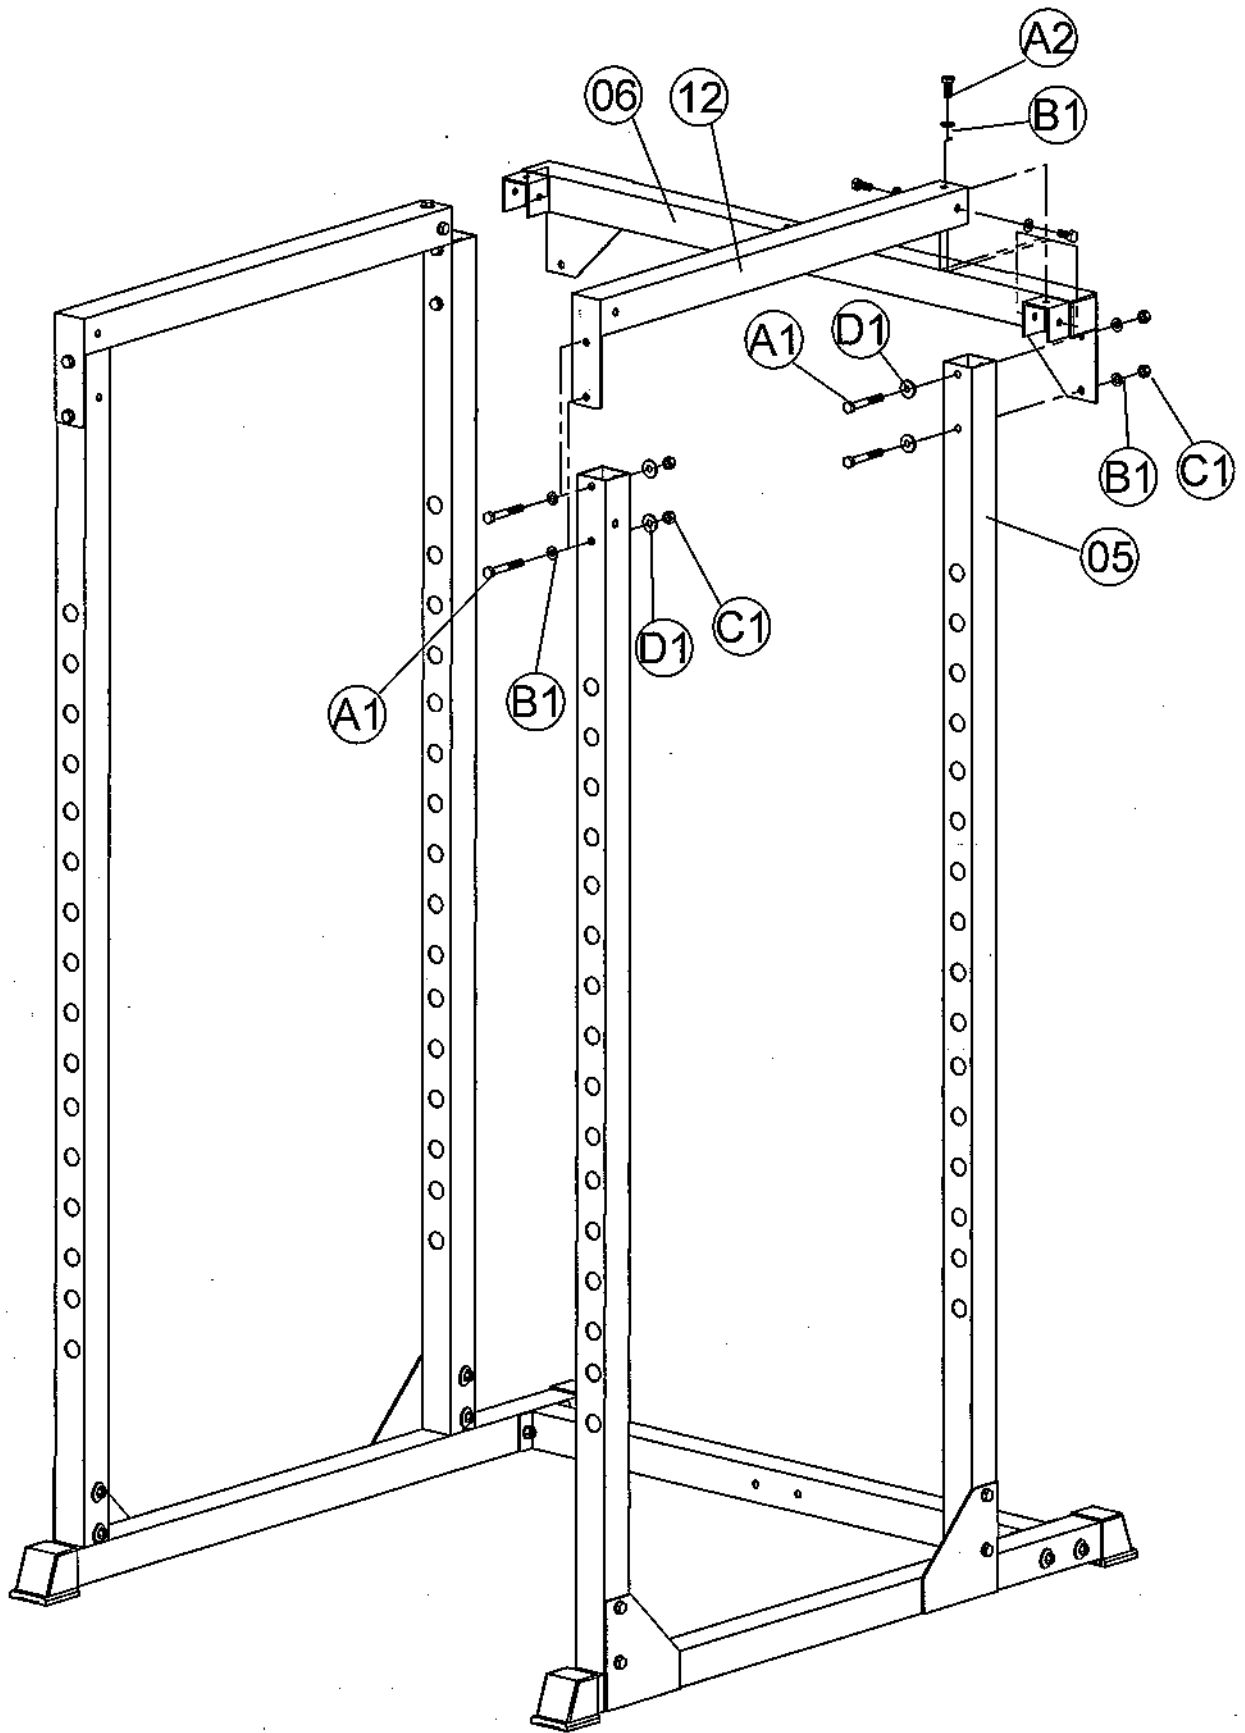

OWNER'S MANUAL

HEAVY DUTY POWER CAGE

Model #: 475R

Caution: Read all precautions and instructions in this manual before using this equipment. Save this manual for future reference.

PARTS LIST

Part#	Description	Qty	Remark
1	Left Base Frame	1	
2	Right Base Frame	1	
3	Cross Brace	1	
4	Front Vertical Frame	2	
5	Rear Vertical Frame	2	
6	Upper Frame	1	
7	Pull-up Bar Support	1	
8	Right Safety Catch	1	
9	Left Safety Catch	1	
10	Right Adjustment Bar	1	
11	Left Adjustment Bar	1	
12	Top Beam	2	
13	Foot Cap	4	
14	Right Handle	1	
15	Left Handle	1	
38	Safety Catch Cover	2	Pre-assembled
A1	HexHead Bolt M10x80	22	
A2	Hex Head Bolt M10x20	10	
A3	Hex Head Bolt M10x75	2	
B1	Flat Washer Dia10	32	
D1	Big Flat Washer Dia10	24	
C1	Nylon Lock Nut M10	22	
F6-1	Flat Head Bolt M6x10	8	Pre-assembled