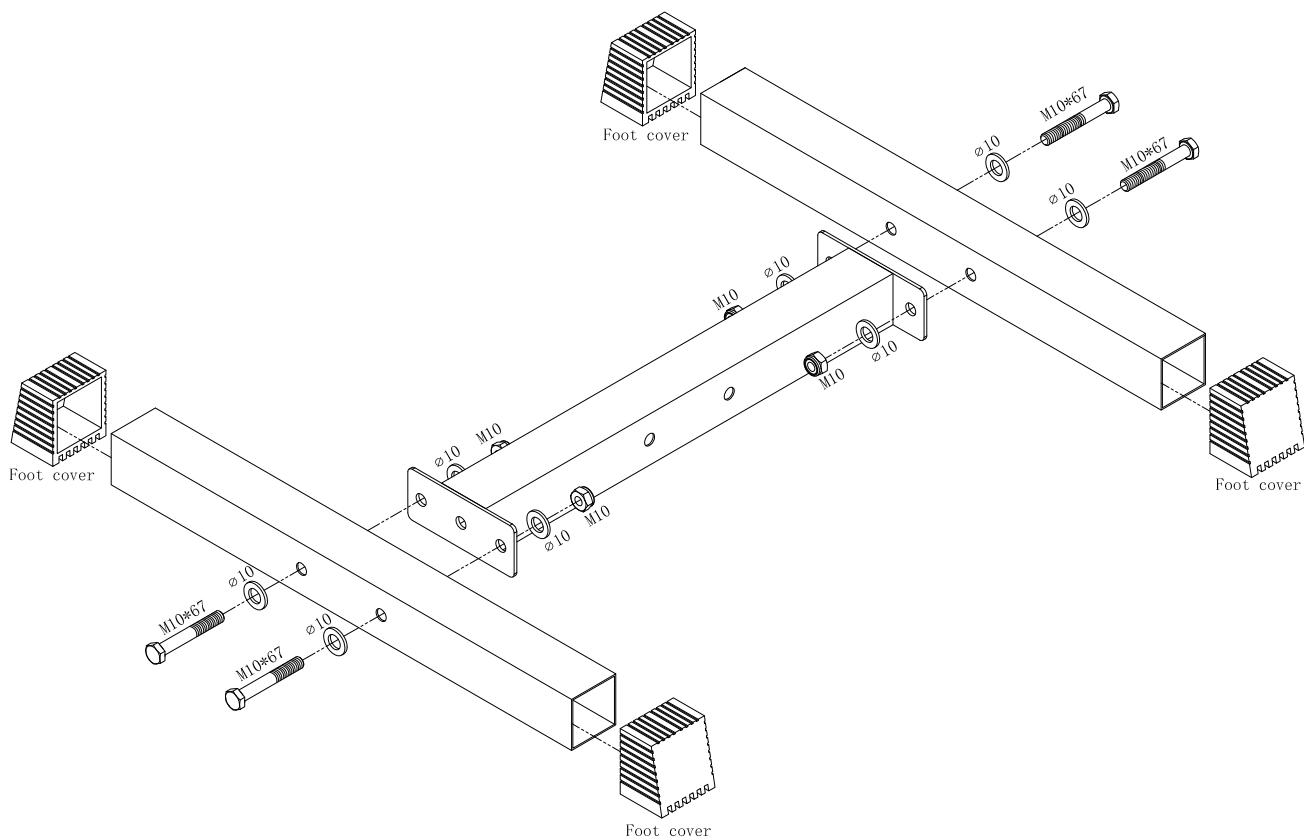

2x

GORILLA SPORTS

Maximum load 350KG

1

2

Bolt M10*70 2PCS

Bolt M10x25 3PCS

Washer M10 7PCS

Nut M10 2PCS