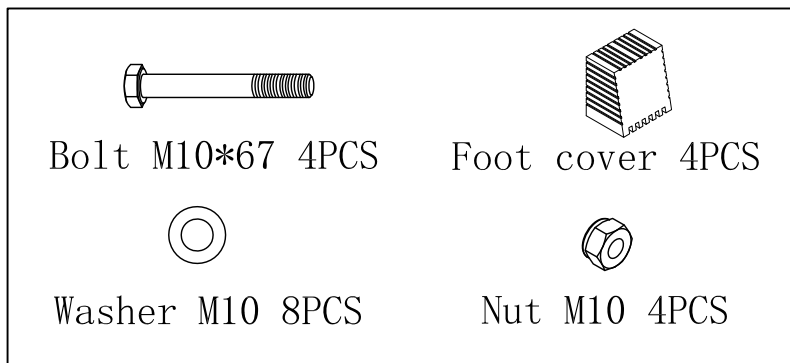

2x

GORILLA SPORTS

Maximum load 350KG

1

2

Bolt M10*70 2PCS

Bolt M10x25 3PCS

Washer M10 7PCS