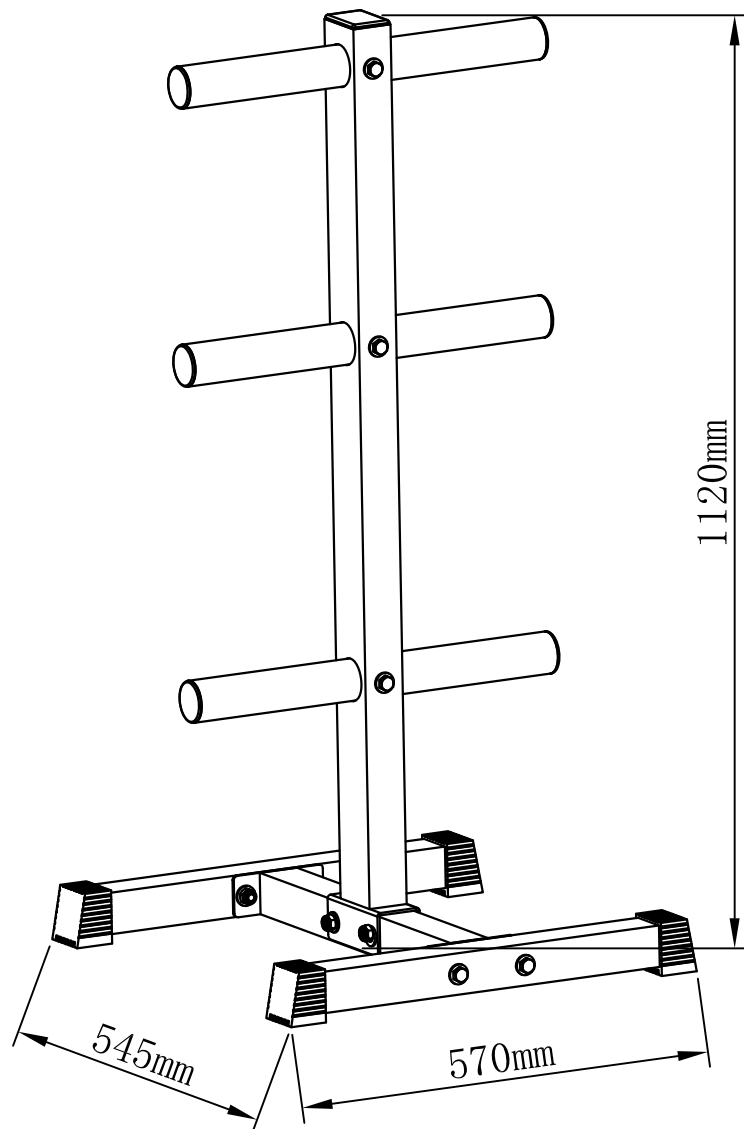

GORILLA SPORTS

Plate Rack white 50mm 3 holders (10000795)

GORILLA SPORTS

Bolt M10*70

2x

Bolt M10*67

4x

Bolt M10*25

3x

Washer $\varnothing 10$

15x

Foot cover

4x

Nut M10

6x

Spanner

2x

GORILLA SPORTS

Maximum load 350KG

1

2

Bolt M10*70 2PCS

Bolt M10x25 3PCS

Washer M10 7PCS

Nut M10 2PCS