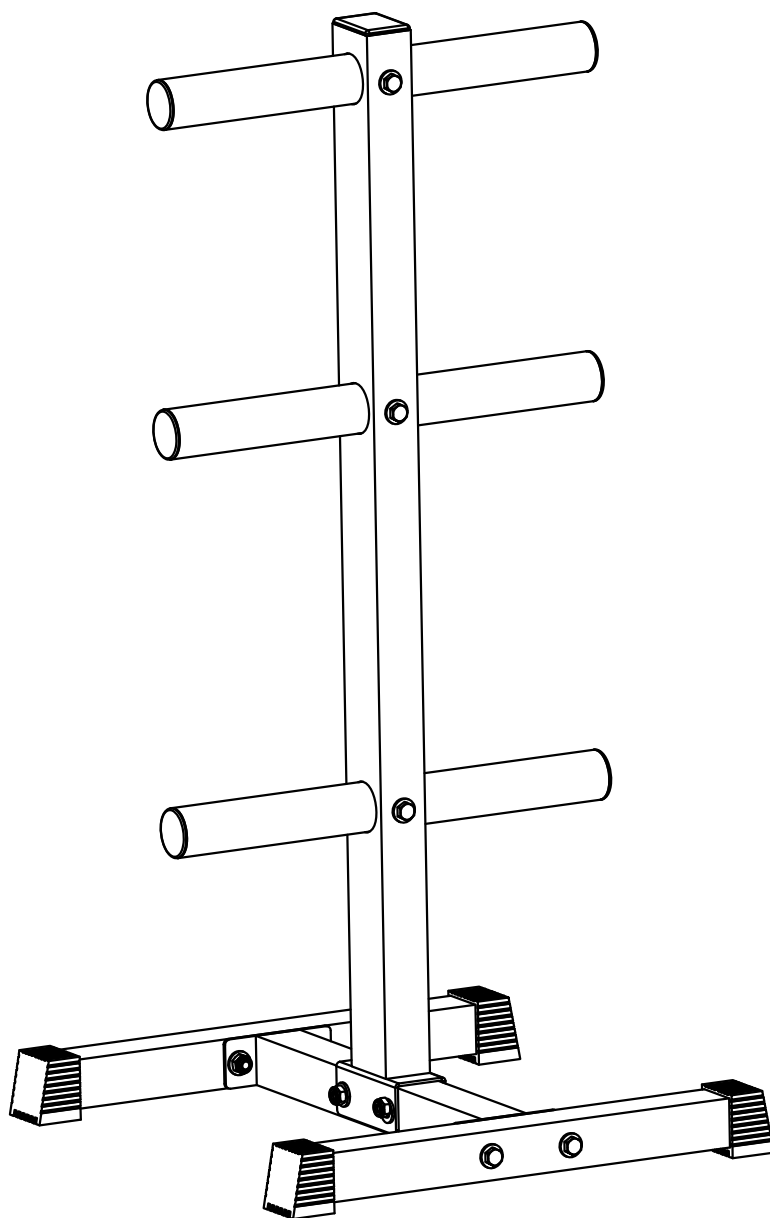

GORILLA SPORTS

Plate Rack white 50mm 3 holders (10000795)

GORILLA SPORTS

Bolt M10*70

2x

Bolt M10*67

4x

Bolt M10*25

3x

Washer $\varnothing 10$

15x

Foot cover

4x

Nut M10

6x

Spanner

2x

GORILLA SPORTS

Maximum load 350KG

1

2

Bolt M10*70 2PCS

Bolt M10x25 3PCS

Washer M10 7PCS

Nut M10 2PCS