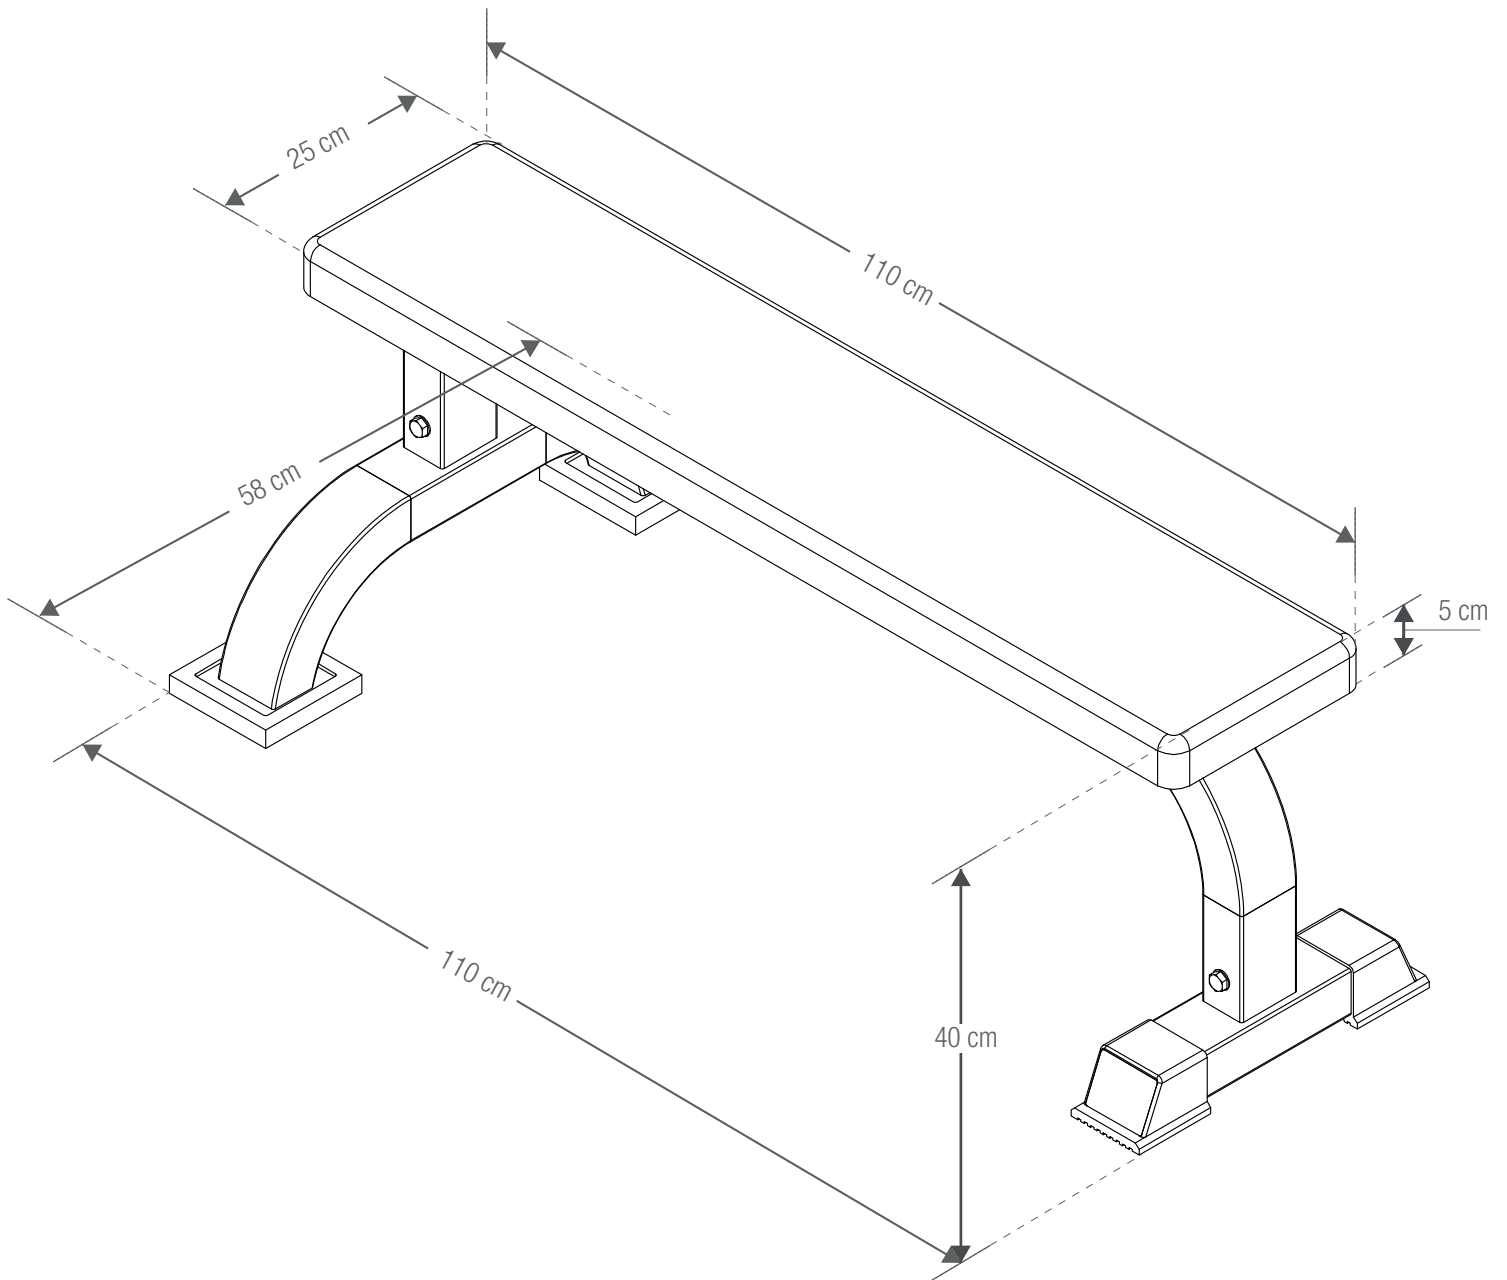

# GORILLA SPORTS

Flat Bench(10000106)

# GORILLA SPORTS

PROFESSIONAL GYM EQUIPMENT FOR EVERYONE

Maximum load: 250 kg

# GORILLA SPORTS

Washer: (Ø10)

4X

Washer: (Ø8)

3X

Hex Bolt: (M8\*65)

3X

Hex Bolt: (M10\*16)

Hex Bolt (M10\*16) - 4PCS    Washer (M10) - 4PCS