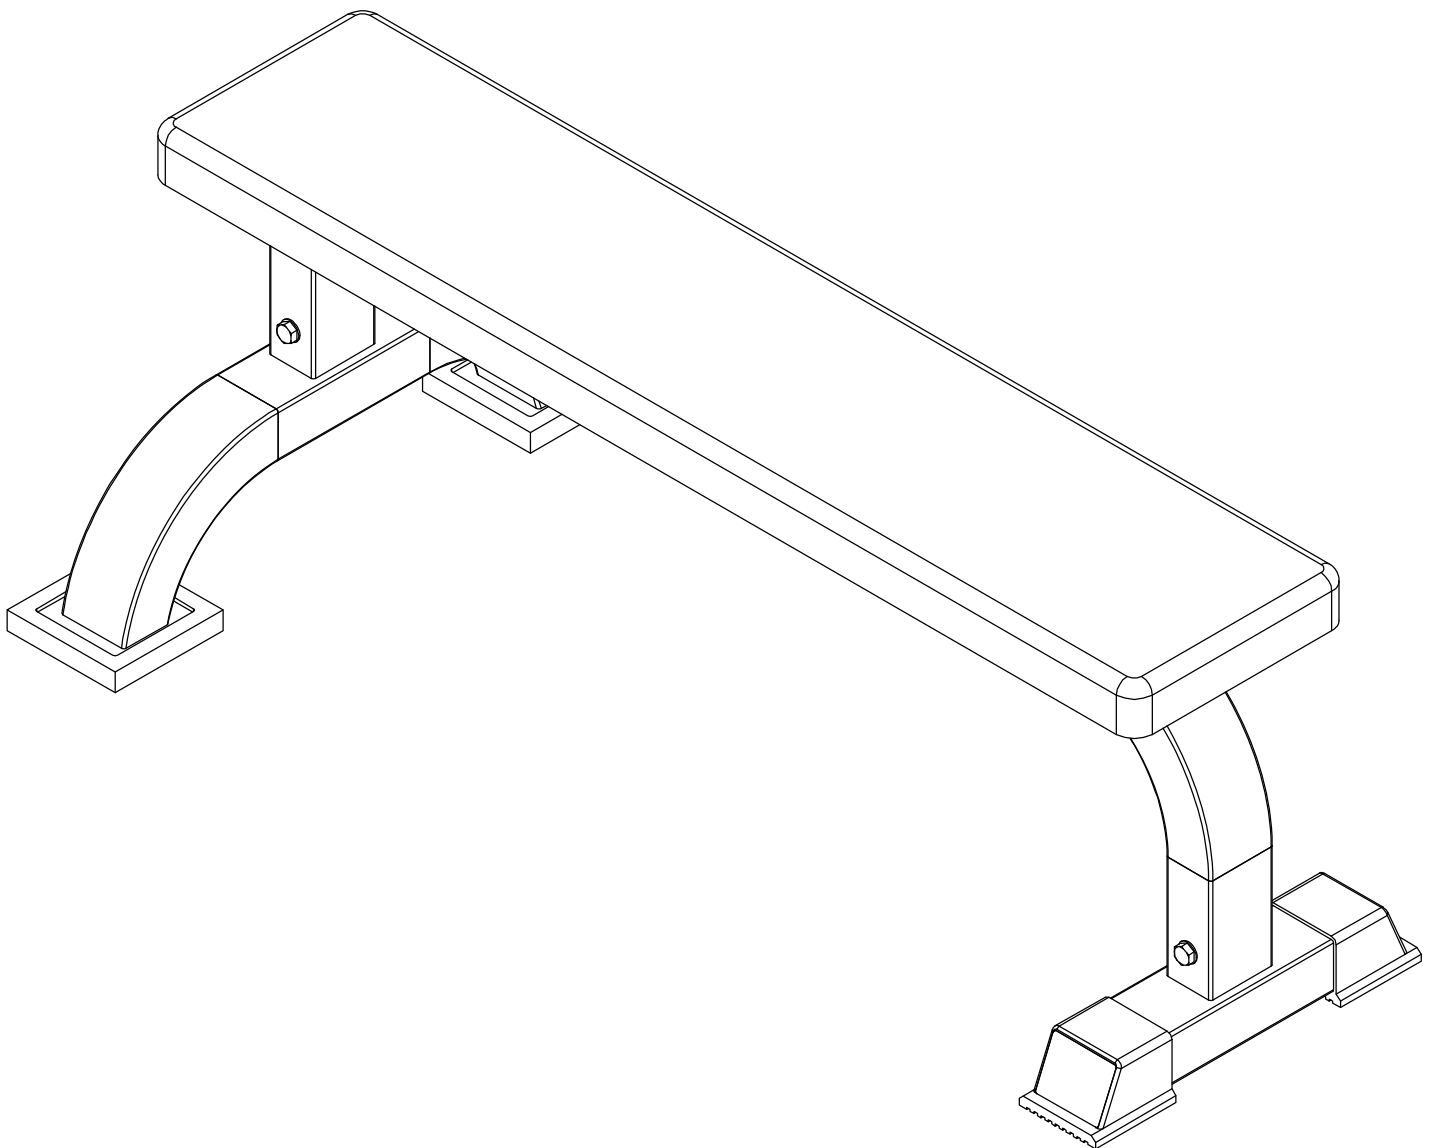

# GORILLA SPORTS

Flat Bench(10000106)

# GORILLA SPORTS

PROFESSIONAL GYM EQUIPMENT FOR EVERYONE

Maximum load: 250 kg

# GORILLA SPORTS

Washer: (Ø10)

4X

Washer: (Ø8)

3X

Hex Bolt: (M8\*65)

3X

Hex Bolt: (M10\*16)

Hex Bolt (M10\*16) - 4PCS    Washer (M10) - 4PCS