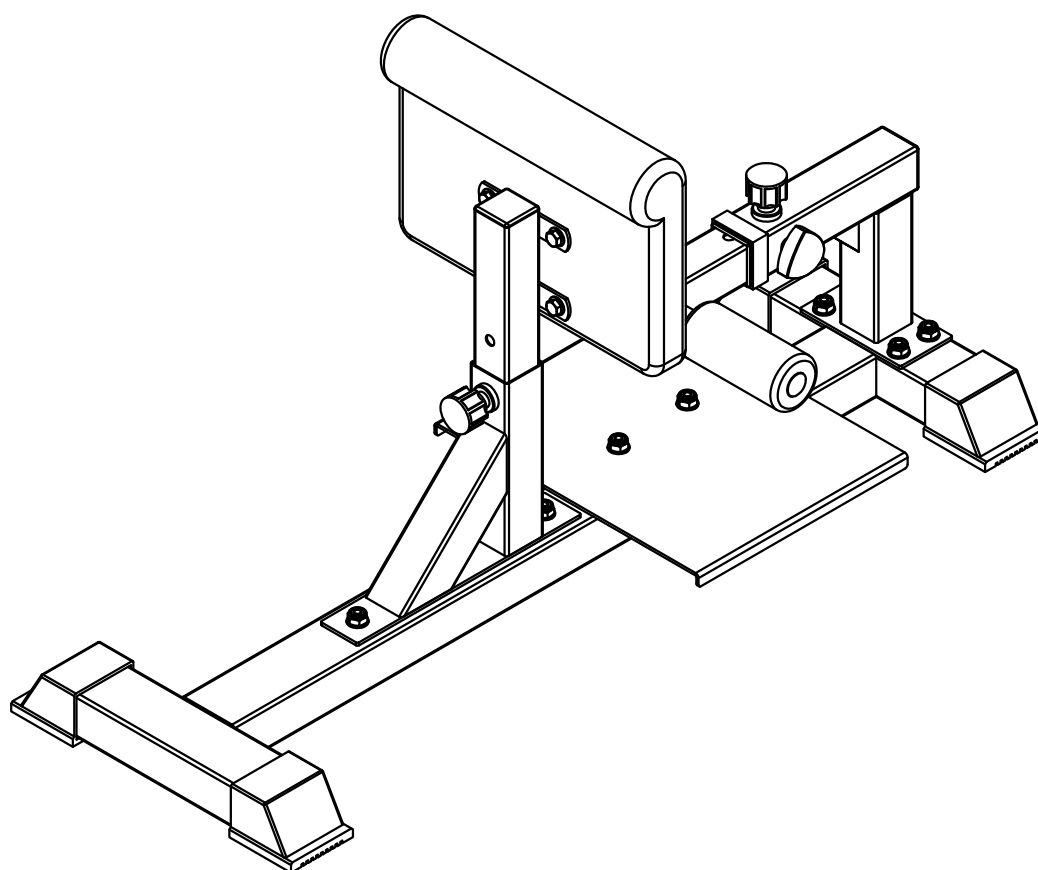

GORILLA SPORTS

Sissy Squat Machine (100576)

GORILLA SPORTS

Bolt M10*65

8x

Bolt M8x15

4x

Washer $\varnothing 10$

8x

Washer $\varnothing 8$

6x

Nut M10

8x

Foam

2x

Foam

4x

Bolt M8x20

1x

Bolt M8x65

1x

Spanner

2x

GORILLA SPORTS

Maximum load 130KG

1

2

THE RIGHT STEP

	
Nut M10 4PCS	Bolt M10x65 4PCS
	
Washer ø10 4PCS	Bolt M8x65 1PC
	
Washer ø8 2PC	Foam 2PCS
	
Bolt M8x20 1PC	

3

Bolt M8x16 4PCS

Washer $\varnothing 8$ 4PCS