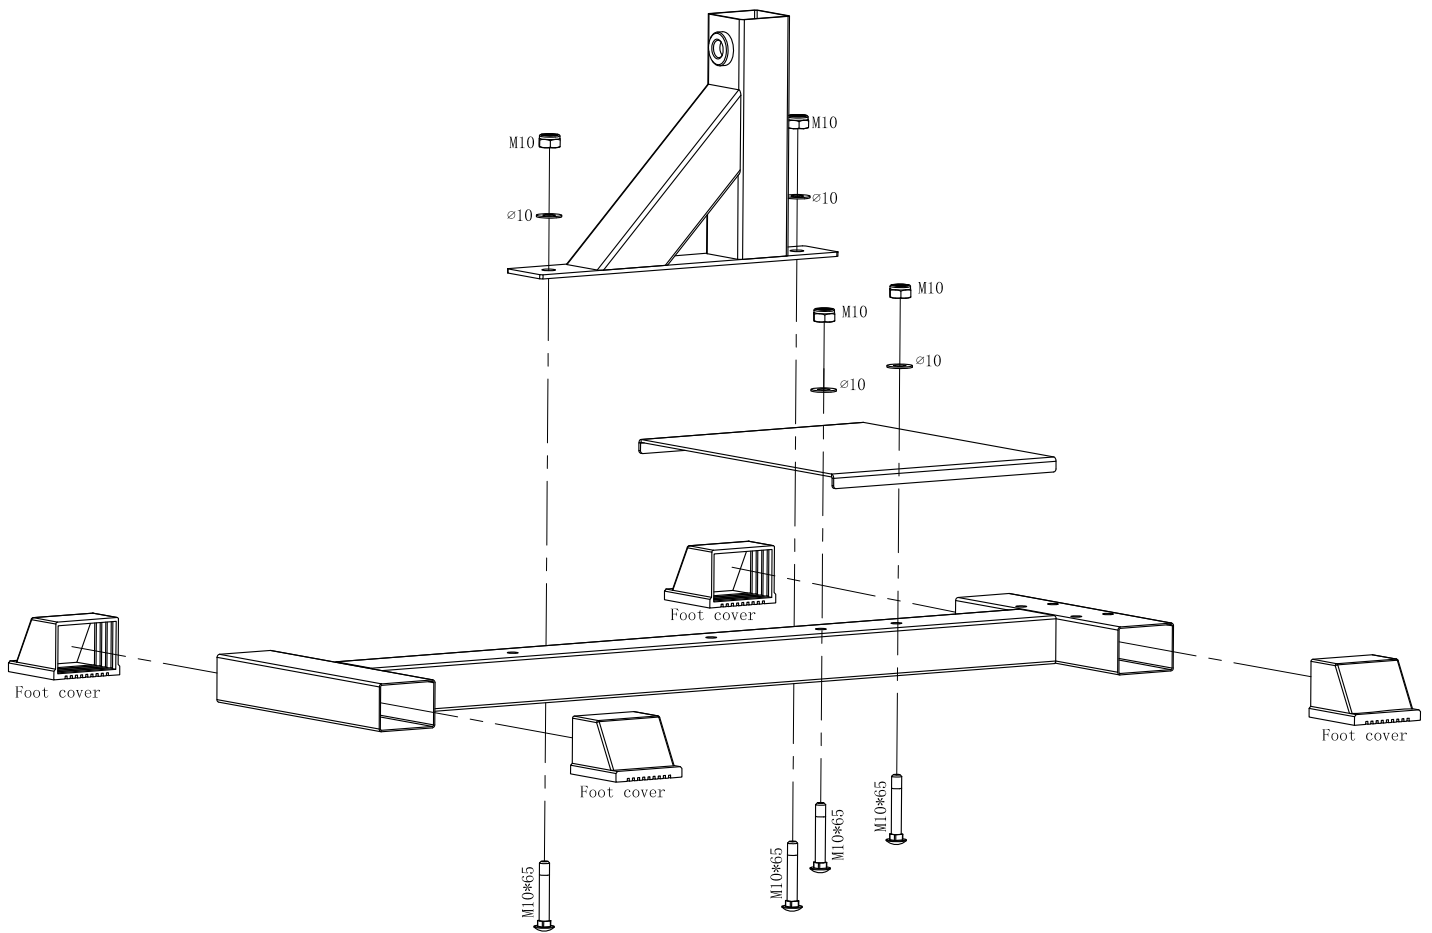

Maximum load 130KG

1

2

THE RIGHT STEP

	
Nut M10 4PCS	Bolt M10x65 4PCS
	
Washer ø10 4PCS	Bolt M8x65 1PC
	
Washer ø8 2PC	Foam 2PCS
	
Bolt M8x20 1PC	

3

Bolt M8x16 4PCS

Washer $\varnothing 8$ 4PCS