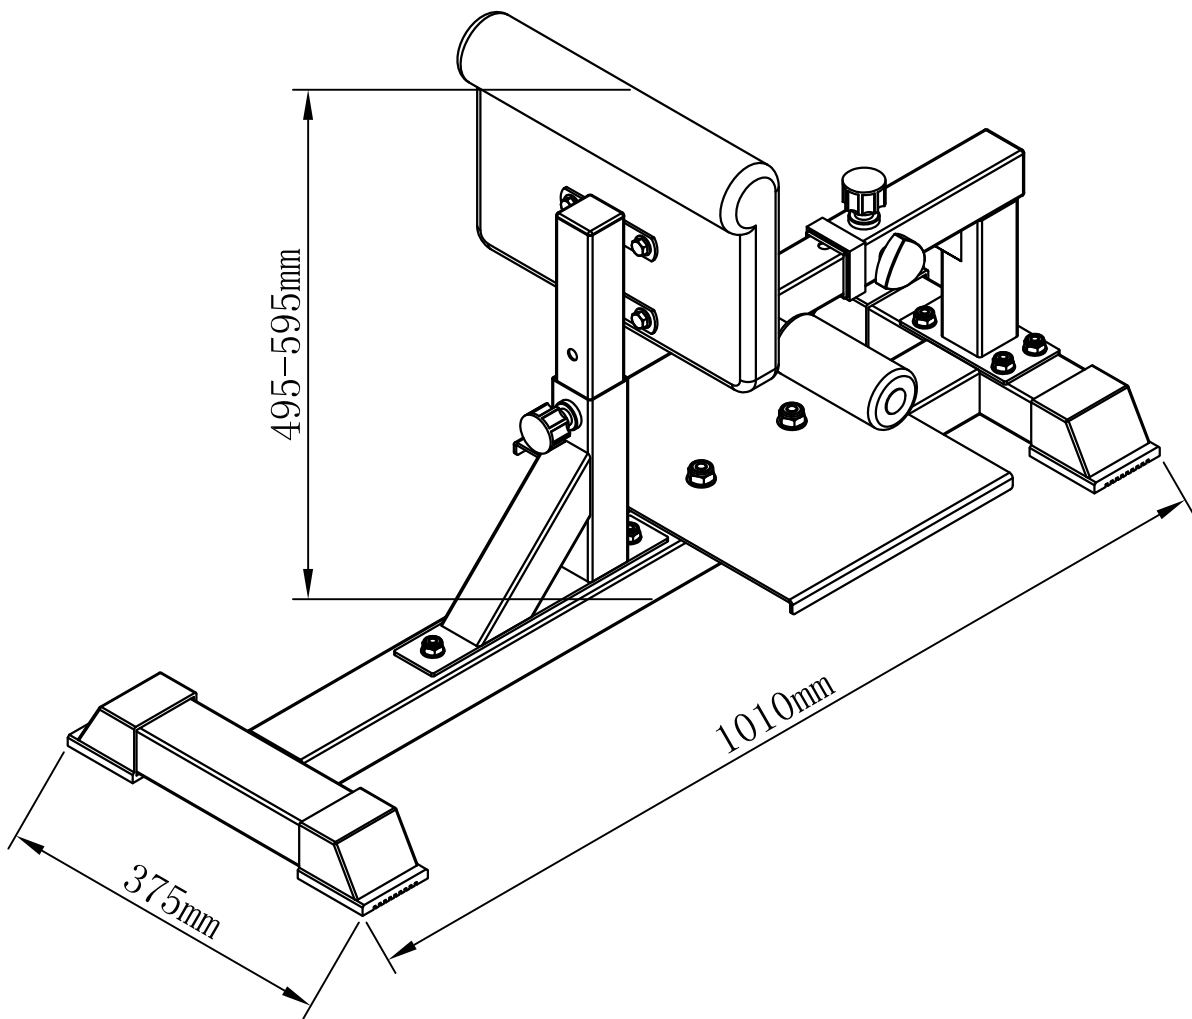

4x

Bolt M8x20

1x

Bolt M8x65

1x

Spanner

2x

GORILLA SPORTS

Maximum load 130KG

1

2

THE RIGHT STEP

	
Nut M10 4PCS	Bolt M10x65 4PCS
	
Washer ø10 4PCS	Bolt M8x65 1PC
	
Washer ø8 2PC	Foam 2PCS
	
Bolt M8x20 1PC	

3

Bolt M8x16 4PCS

Washer $\varnothing 8$ 4PCS