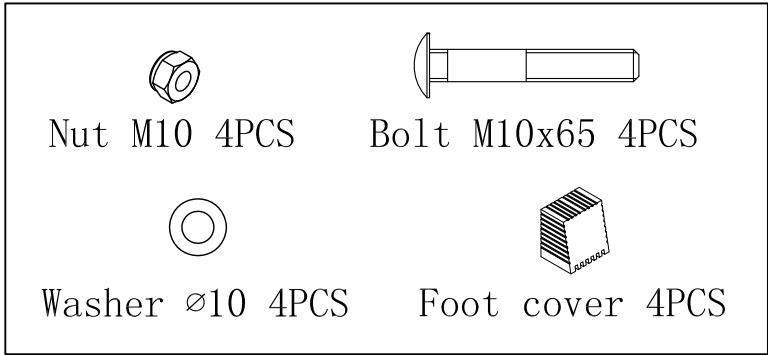

Maximum load 130KG

1

2

THE RIGHT STEP

	
Nut M10 4PCS	Bolt M10x65 4PCS
	
Washer ø10 4PCS	Bolt M8x65 1PC
	
Washer ø8 2PC	Foam 2PCS
	
Bolt M8x20 1PC	

3

Bolt M8x16 4PCS

Washer $\varnothing 8$ 4PCS