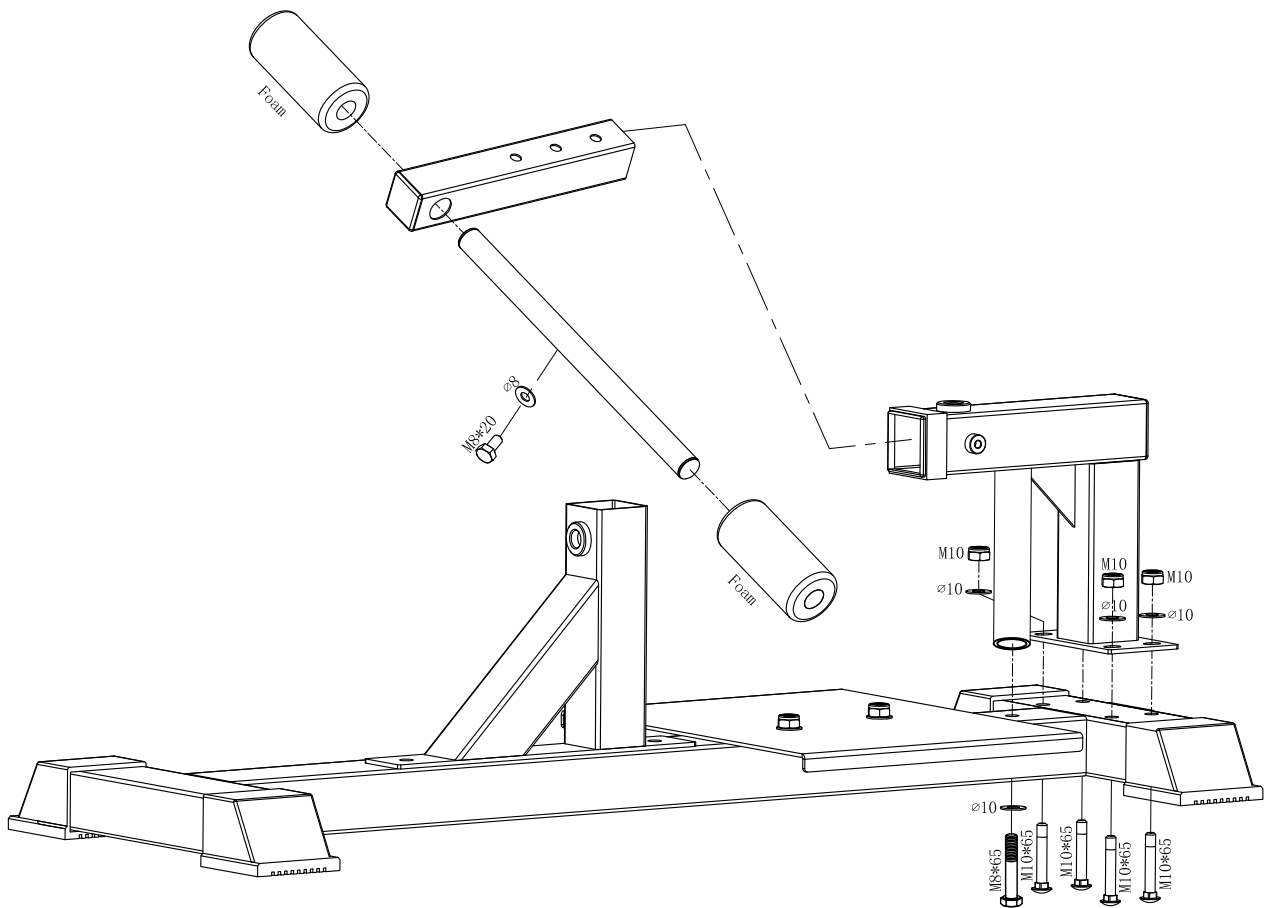

Maximum load 130KG

1

2

THE RIGHT STEP

	
Nut M10 4PCS	Bolt M10x65 4PCS
	
Washer ø10 4PCS	Bolt M8x65 1PC
	
Washer ø8 2PC	Foam 2PCS
	
Bolt M8x20 1PC	

3

Bolt M8x16 4PCS

Washer $\varnothing 8$ 4PCS