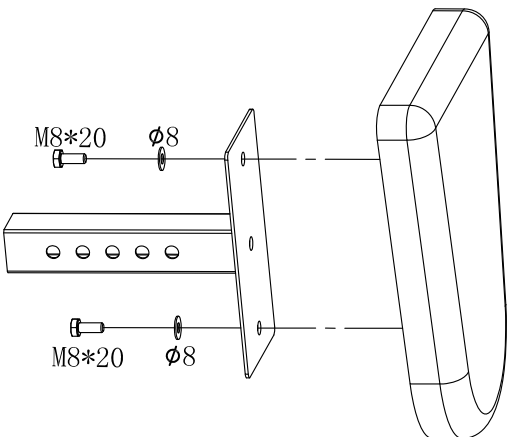

4x

Hex Nut: (M10)

2x (Black)

Washer: ($\phi 8$)

6x

Hex Bolt: (M10*65)

4x

Hex Bolt: (M10*60)

2x (BLACK)

Hex Bolt: (M8*20)

6x

Spanner

2x

GORILLA SPORTS

Dimensions complete: 90 cm x 65 cm x 80(min)-112(max) cm
Maximum loading: 150KG

1

Washer ($\phi 10$) - 8pcs

Hex Nut (M10) - 4PCS

<p>Hex Bolt (M10*60) - 2PCS (BLACK)</p>	<p>Hex Nut (M10) - 2PCS (Black)</p>
<p>Washer (M10) - 4PCS (Black)</p>	<p>Hex Bolt (M8*20) - 6PCS</p>
<p>Washer (φ8) - 6PCS</p>	