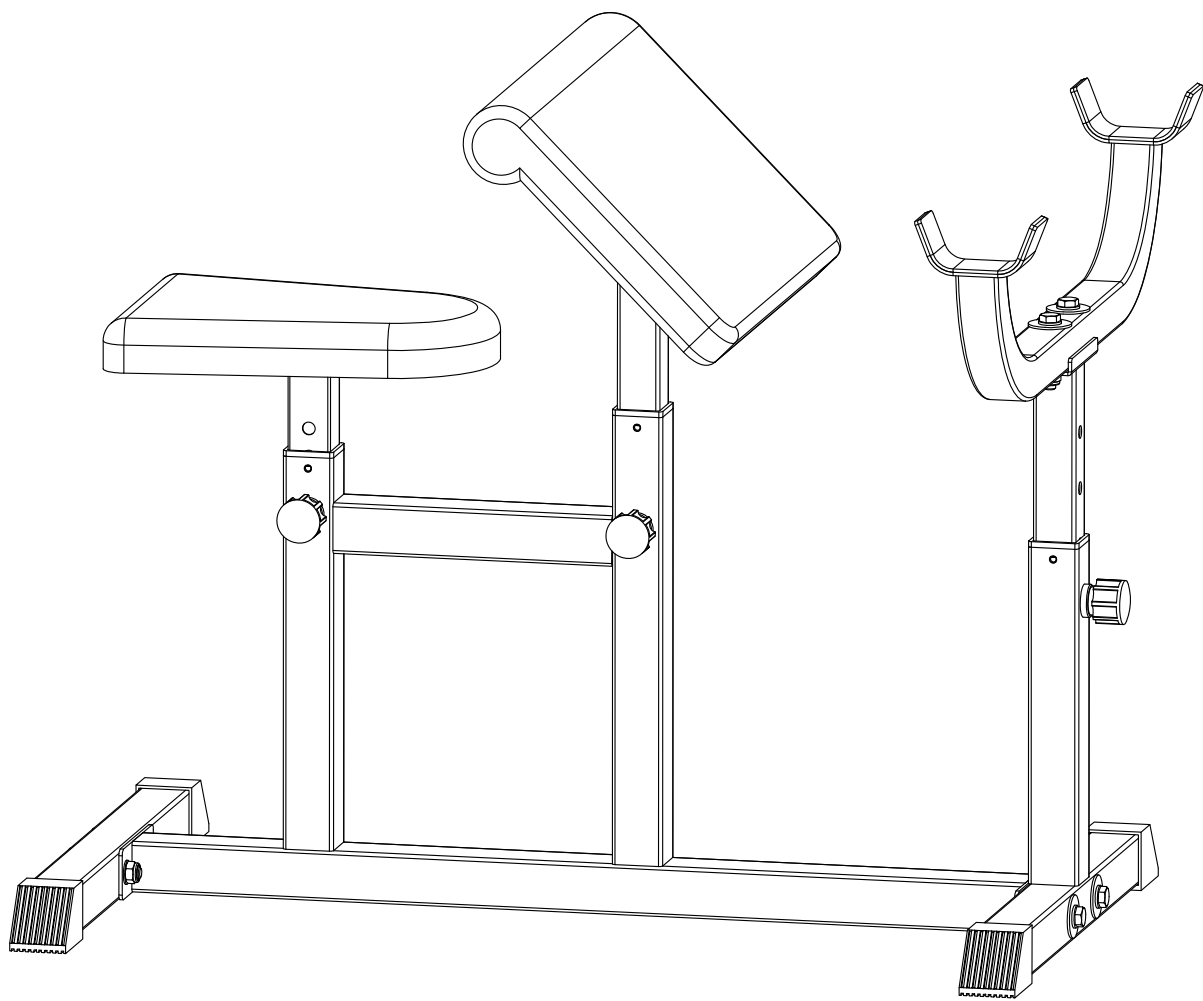

GORILLA SPORTS

Bench Curl (30000009)

GORILLA SPORTS

Washer: ($\phi 10$)

8x

Washer: ($\phi 10$)

4x (Black)

Hex Nut: (M10)

4x

Hex Nut: (M10)

2x (Black)

Washer: ($\phi 8$)

6x

Hex Bolt: (M10*65)

4x

Hex Bolt: (M10*60)

2x (BLACK)

Hex Bolt: (M8*20)

6x

Spanner

2x

GORILLA SPORTS

Dimensions complete: 90 cm x 65 cm x 80(min)-112(max) cm
Maximum loading: 150KG

1