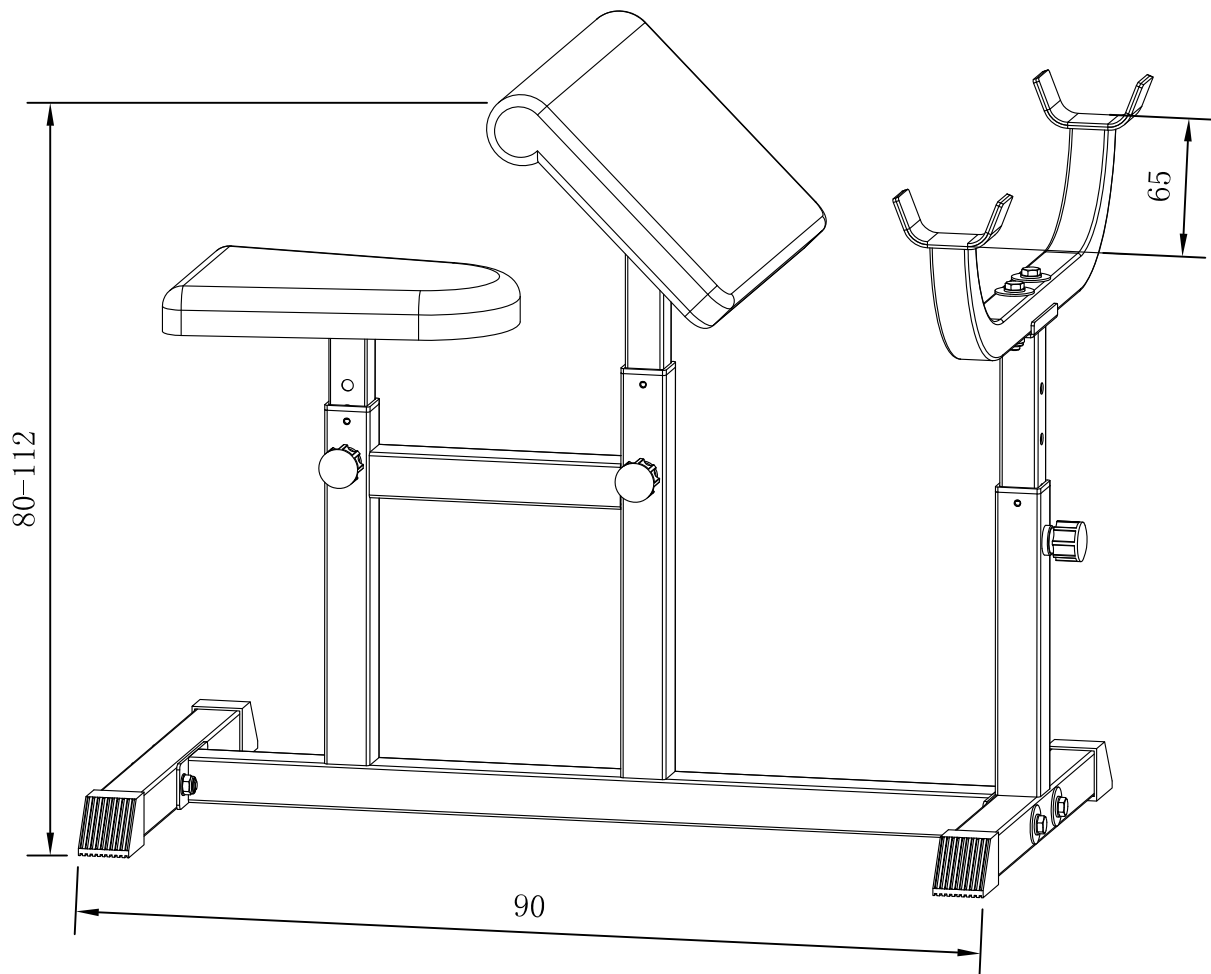

2x (BLACK)

Hex Bolt: (M8*20)

6x

Spanner

2x

GORILLA SPORTS

Dimensions complete: 90 cm x 65 cm x 80(min)-112(max) cm
Maximum loading: 150KG

1