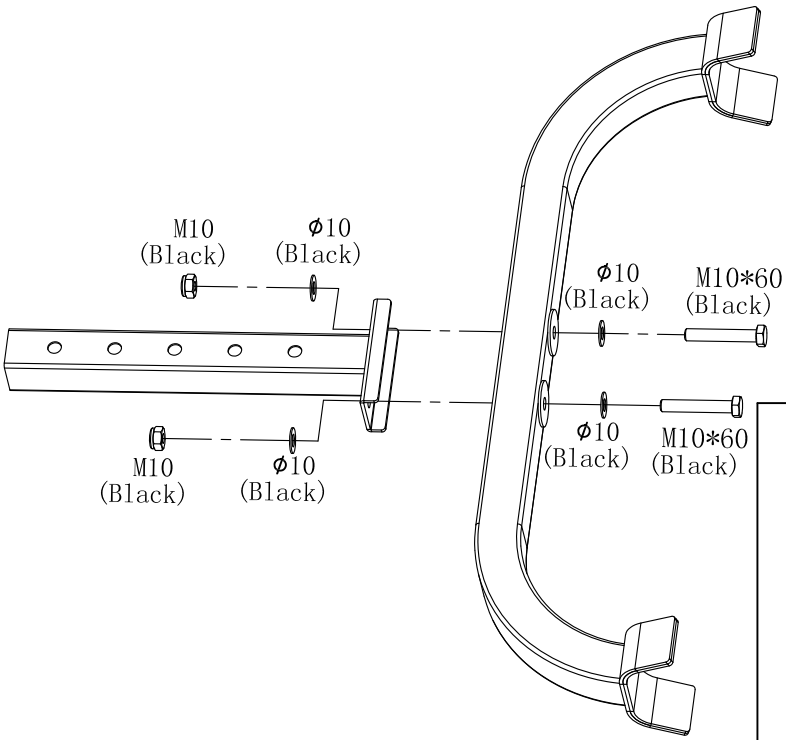

GORILLA SPORTS

Bench Curl (30000009)

GORILLA SPORTS

Washer: ($\phi 10$)

8x

Washer: ($\phi 10$)

4x (Black)

Hex Nut: (M10)

4x

Hex Nut: (M10)

2x (Black)

Washer: ($\phi 8$)

6x

Hex Bolt: (M10*65)

4x

Hex Bolt: (M10*60)

2x (BLACK)

Hex Bolt: (M8*20)

6x

Spanner

2x

GORILLA SPORTS

Dimensions complete: 90 cm x 65 cm x 80(min)-112(max) cm
Maximum loading: 150KG

1

Washer ($\phi 10$) - 8pcs

Hex Nut (M10) - 4PCS

<p>Hex Bolt (M10*60) - 2PCS (BLACK)</p>	<p>Hex Nut (M10) - 2PCS (Black)</p>
<p>Washer (M10) - 4PCS (Black)</p>	<p>Hex Bolt (M8*20) - 6PCS</p>
<p>Washer (φ8) - 6PCS</p>	