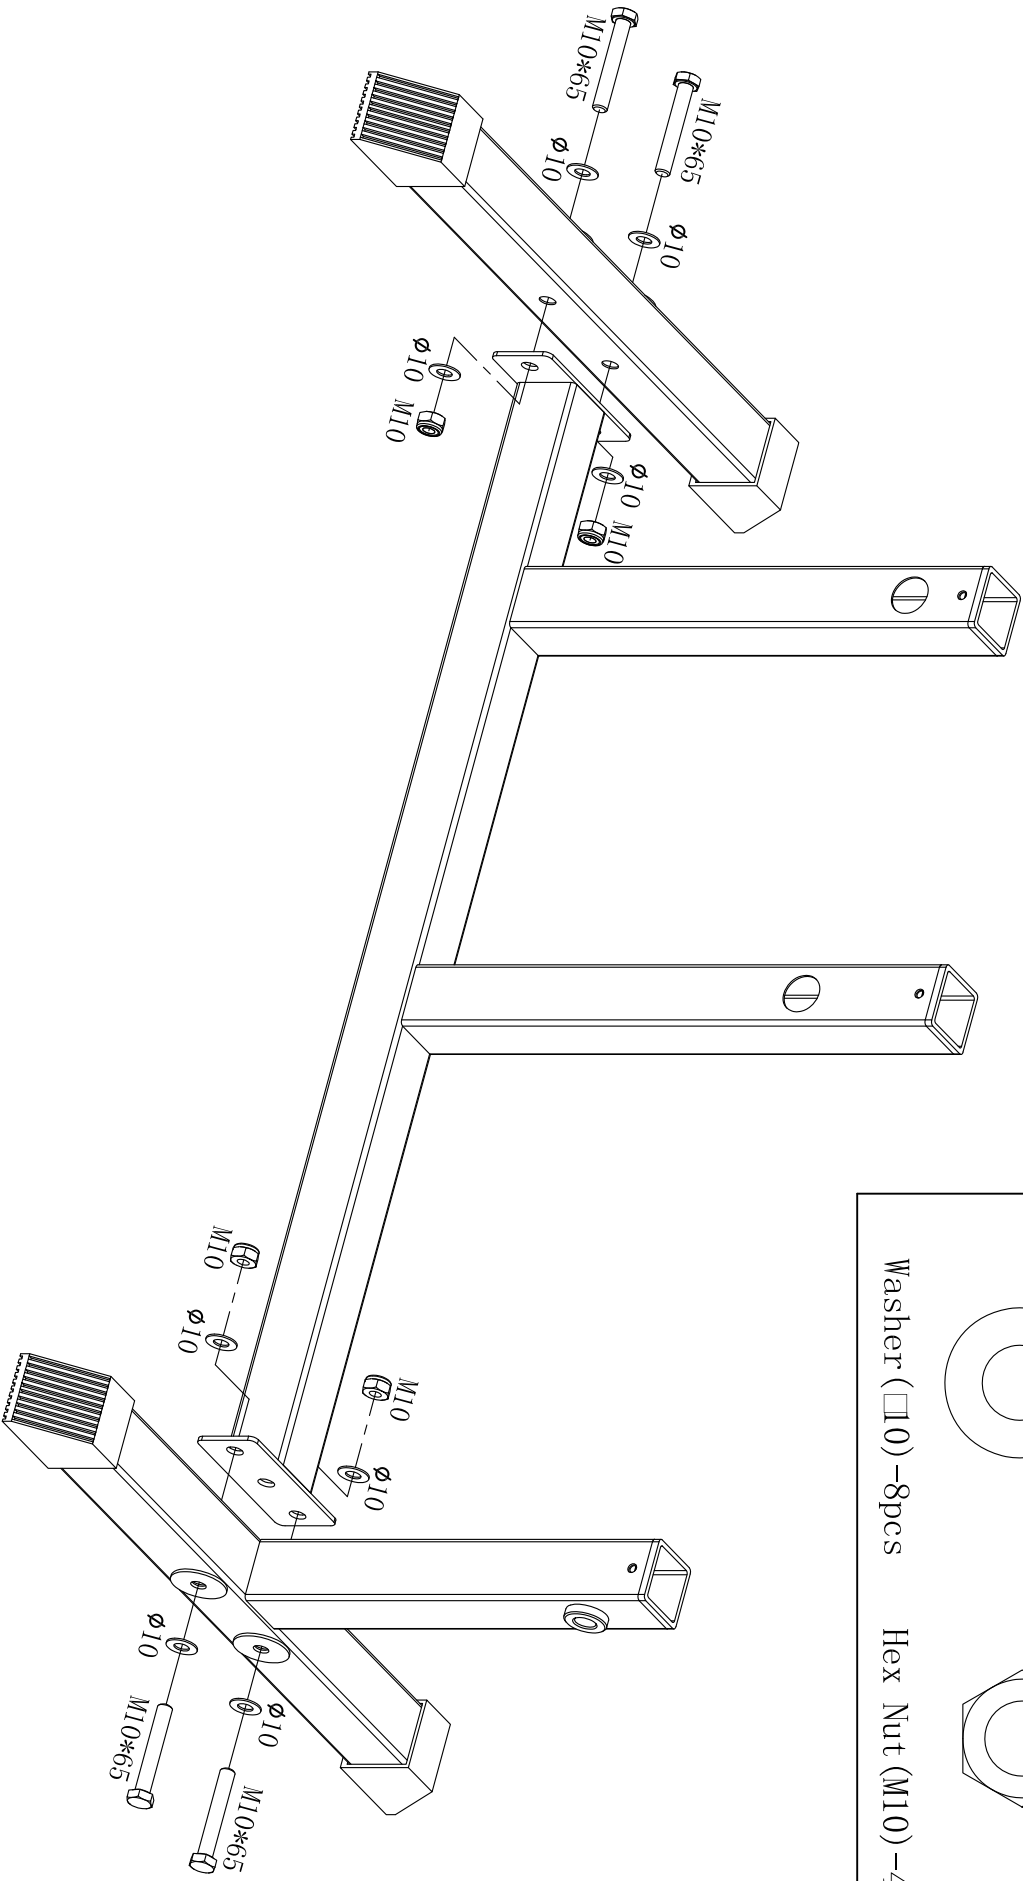

GORILLA SPORTS

Bench Curl (30000009)

GORILLA SPORTS

Washer: ($\phi 10$)

8x

Washer: ($\phi 10$)

4x (Black)

Hex Nut: (M10)

4x

Hex Nut: (M10)

2x (Black)

Washer: ($\phi 8$)

6x

Hex Bolt: (M10*65)

4x

Hex Bolt: (M10*60)

2x (BLACK)

Hex Bolt: (M8*20)

6x

Spanner

2x

GORILLA SPORTS

Dimensions complete: 90 cm x 65 cm x 80(min)-112(max) cm
Maximum loading: 150KG

1

Washer ($\phi 10$) - 8pcs

Hex Nut (M10) - 4PCS

<p>Hex Bolt (M10*60) - 2PCS (BLACK)</p>	<p>Hex Nut (M10) - 2PCS (Black)</p>
<p>Washer (M10) - 4PCS (Black)</p>	<p>Hex Bolt (M8*20) - 6PCS</p>
<p>Washer (φ8) - 6PCS</p>	