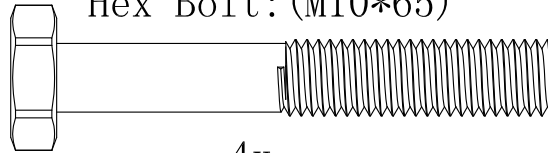

4x

Hex Nut: (M10)

2x (Black)

Washer: ($\phi 8$)

6x

Hex Bolt: (M10*65)

4x

Hex Bolt: (M10*60)

2x (BLACK)

Hex Bolt: (M8*20)

6x

Spanner

2x

GORILLA SPORTS

Dimensions complete: 90 cm x 65 cm x 80(min)-112(max) cm
Maximum loading: 150KG

1

Washer ($\phi 10$) - 8pcs

Hex Nut (M10) - 4PCS

<p>Hex Bolt (M10*60) - 2PCS (BLACK)</p>	<p>Hex Nut (M10) - 2PCS (Black)</p>
<p>Washer (M10) - 4PCS (Black)</p>	<p>Hex Bolt (M8*20) - 6PCS</p>
<p>Washer (φ8) - 6PCS</p>	