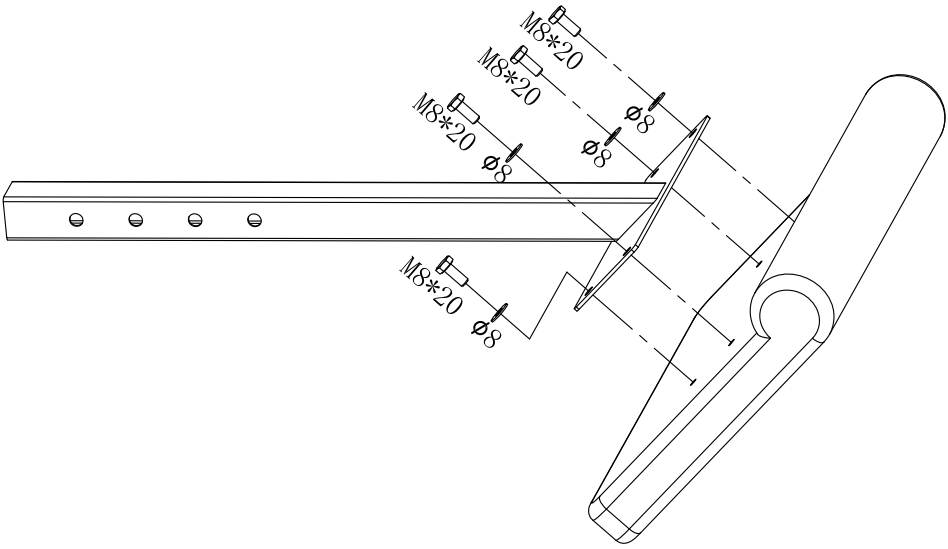

4x

Hex Nut: (M10)

2x (Black)

Washer: ($\phi 8$)

6x

Hex Bolt: (M10*65)

4x

Hex Bolt: (M10*60)

2x (BLACK)

Hex Bolt: (M8*20)

6x

Spanner

2x

GORILLA SPORTS

Dimensions complete: 90 cm x 65 cm x 80(min)-112(max) cm
Maximum loading: 150KG

1

Washer ($\phi 10$) - 8pcs

Hex Nut (M10) - 4PCS

<p>Hex Bolt (M10*60) - 2PCS (BLACK)</p>	<p>Hex Nut (M10) - 2PCS (Black)</p>
<p>Washer (M10) - 4PCS (Black)</p>	<p>Hex Bolt (M8*20) - 6PCS</p>
<p>Washer (φ8) - 6PCS</p>	